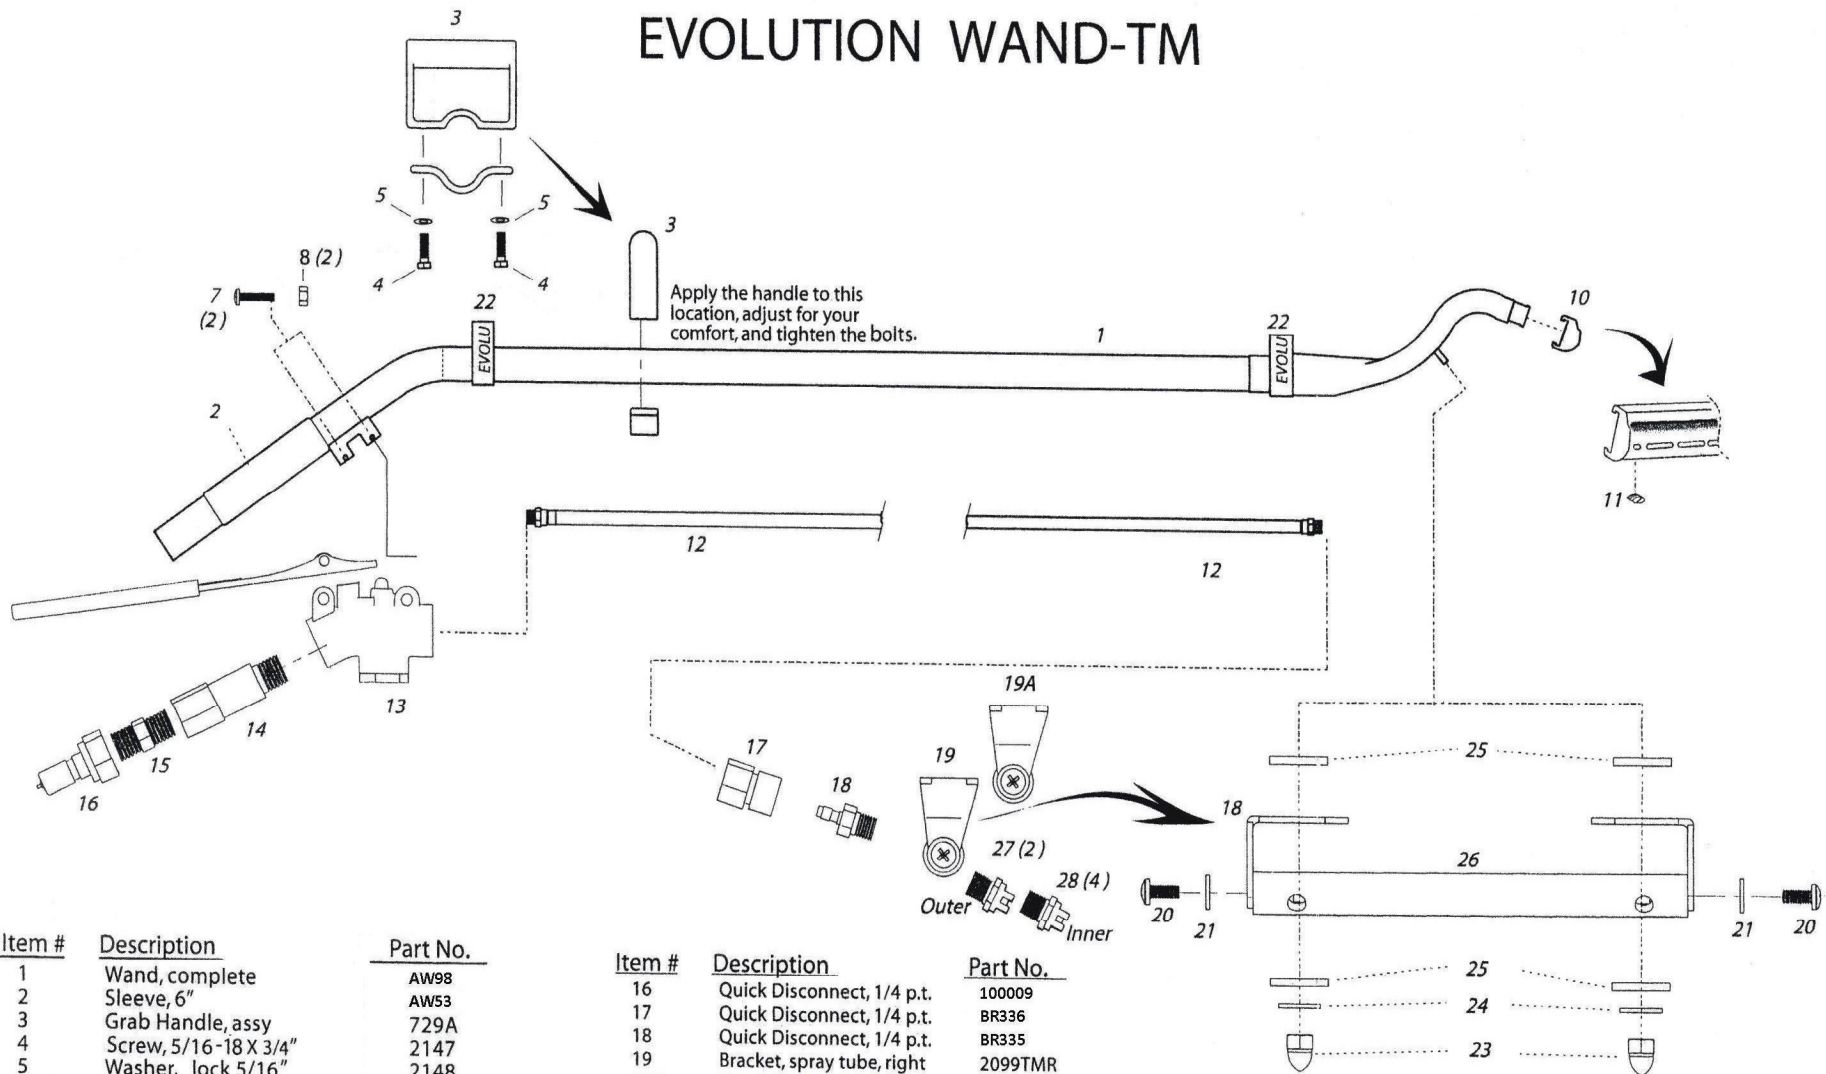

# AW98 EVOLUTION WAND-TM

Item #	Description	Part No.
1	Wand, complete	AW98
2	Sleeve, 6"	AW53
3	Grab Handle, assy	729A
4	Screw, 5/16-18 X 3/4"	2147
5	Washer, lock 5/16"	2148
7	Screw, 8-32 X 1-1/8"	1156
8	Locknut 8-32	
10	Glide	2097B
11	Set Screw, S/S 10-24 X 3/8"	1591
12	Solution Hose 43" - 1/4" p.t. ends	
13	Valve, complete	AW791
	Rebuild kit, for valve	AW794
14	Filter, in-line	PKLD28
15	Nipple, 1/4 p.t.	BR072

Item #	Description	Part No.
16	Quick Disconnect, 1/4 p.t.	100009
17	Quick Disconnect, 1/4 p.t.	BR336
18	Quick Disconnect, 1/4 p.t.	BR335
19	Bracket, spray tube, right	2099TMR
19A	Bracket, spray tube, left	2099TML
20	Bolt, 1/4-20 X 1/2"	NM4087
21	Washer, flat	172
22	Strap, hook & loop	1586
23	Nut, acorn, S/S	1447
24	Washer, 1/4" ID X 1" OD	1345
25	Washer, rubber	218
26	Manifold	2098A
27	Spray Tip, S/S, 1/8" 9501	B320
28	Spray Tip, S/S, 1/8" 11001	B340